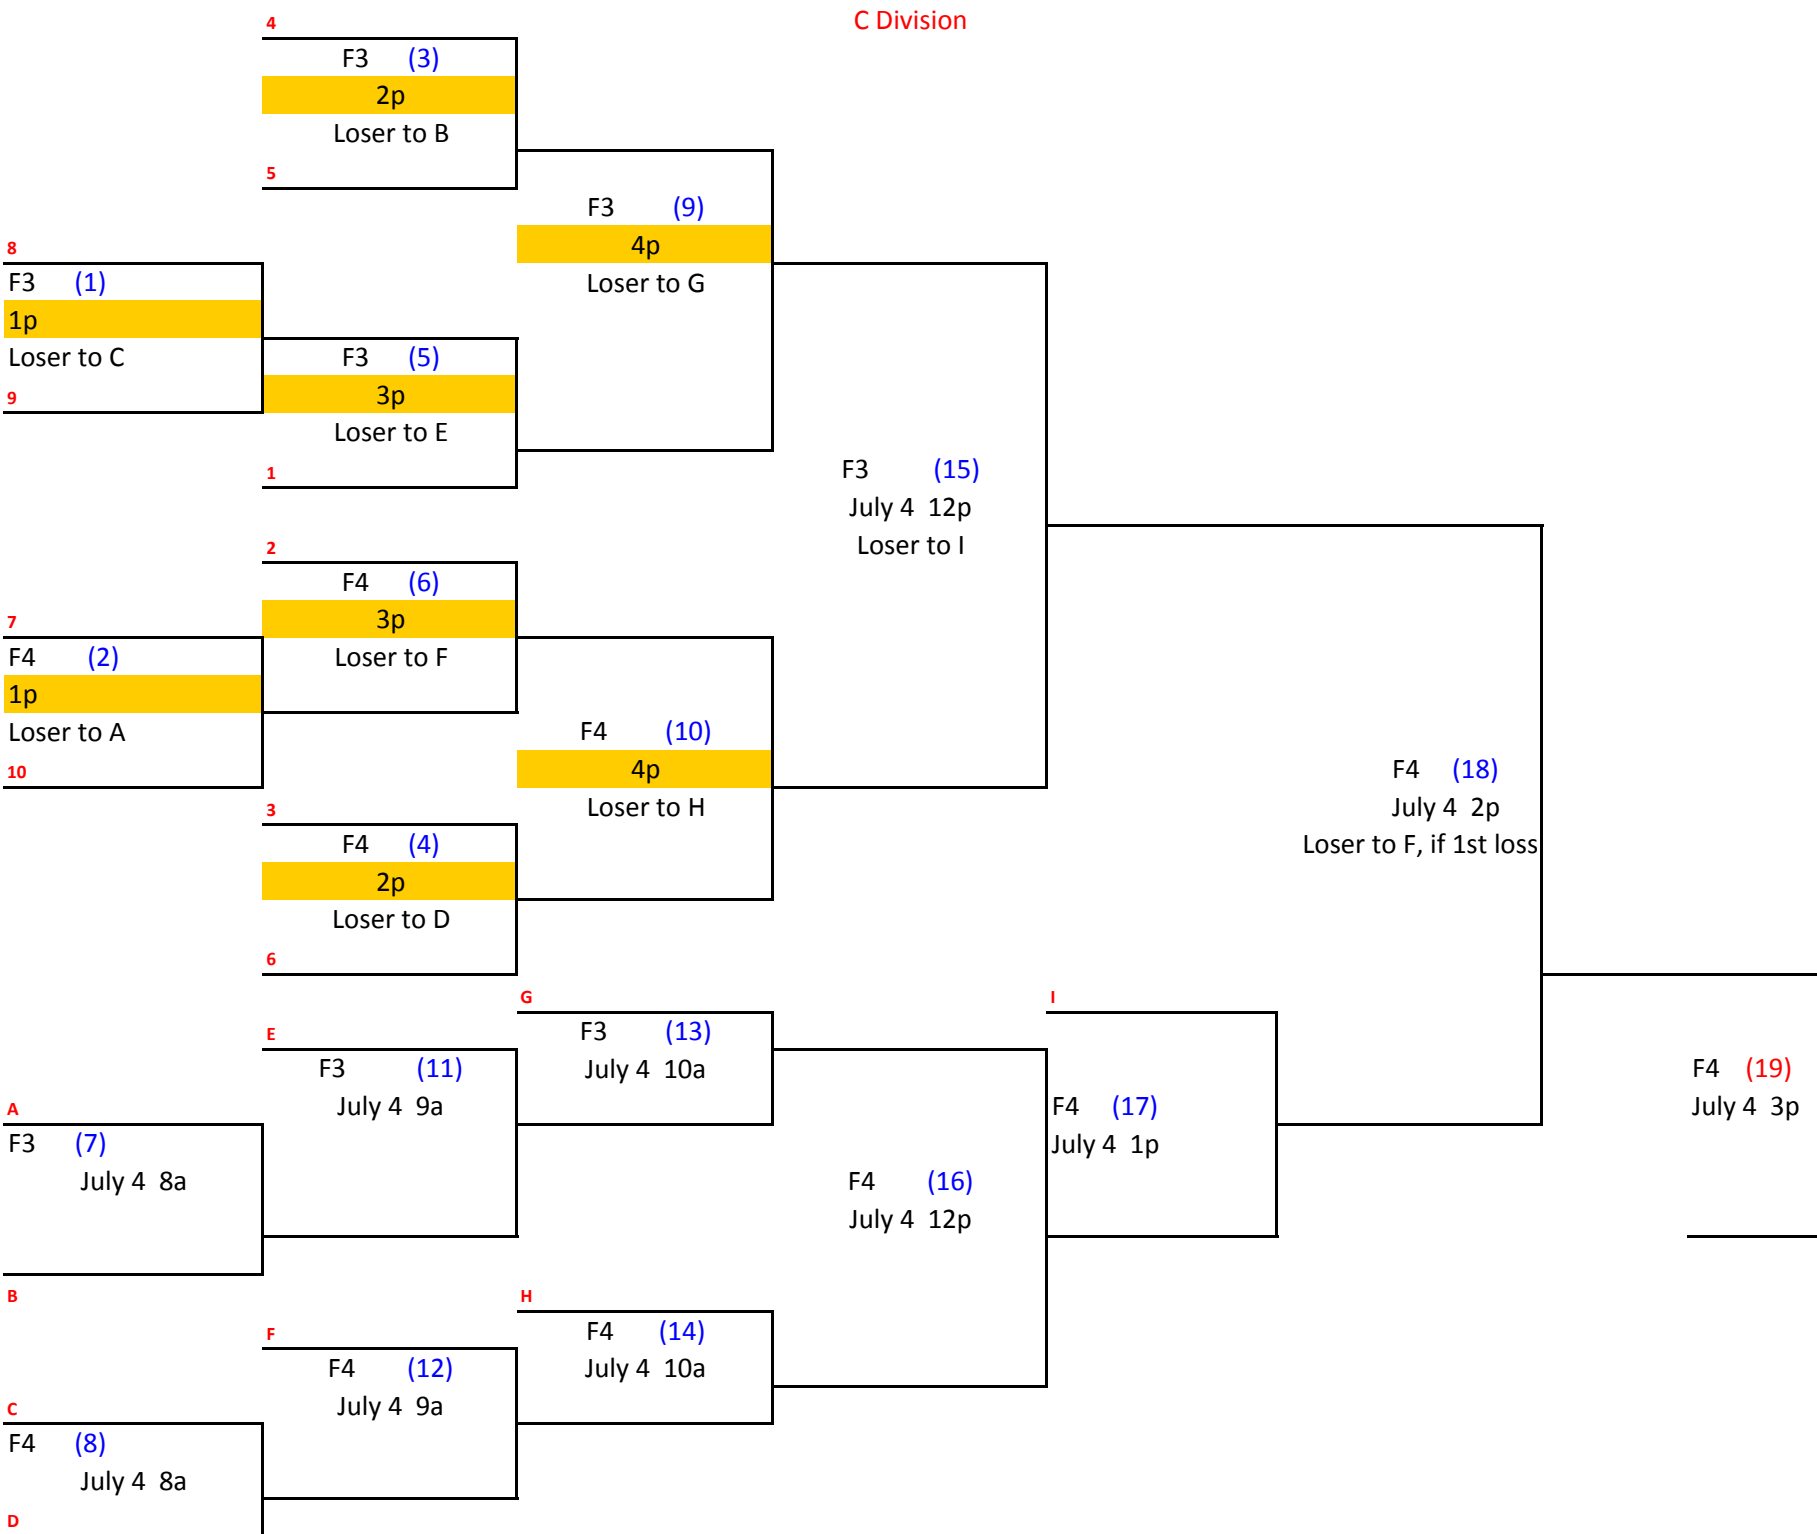

	Field 5	Field 3	Field 4	Field 6
8am	D1 v D2	C1 v C2	C8 v C9	AB1 v AB2
9am	D2 v D8	C2 v C4	C9 v C10	AB6 v AB4
10am	D4 v D1	C7 v C5	C10 v C8	AB2 v AB3
11am	D8 v D4	C3 v C1	C6 v C7	AB5 v AB6
noon	D6 v D7	C4 v C3	C5 v C6	AB3 v AB1
1pm	D3 v D6			AB4 v AB5
2pm	D7 v D5			
3pm	D5 v D3			
4pm				
5pm				
6pm				
7pm				

D1	C-YA	C1	HOOKERS	AB1	KARMA
D2	ENVY	C2	BALLBUSTERS	AB2	URBAN MO'S
D3	PLAYERS	C3	GET DIRTY	AB3	NOT DONE YET
D4	WILD CATS	C4	WICKED WOMEN	AB4	PLAN B
D5	SLAMMERS	C5	BOURBON STREET	AB5	ALL IN
D6	GOSSIP GRILL	C6	DILLIGAF	AB6	REBELS
D7	BAT GIRLS	C7	AFTER SHOCK		
D8	BALL CRUSHERS	C8	SO. CAL. RIPTIDE		
		C9	ABERRATION		
		C10	SOFA KING GOOD		

A-B Division

D-Division