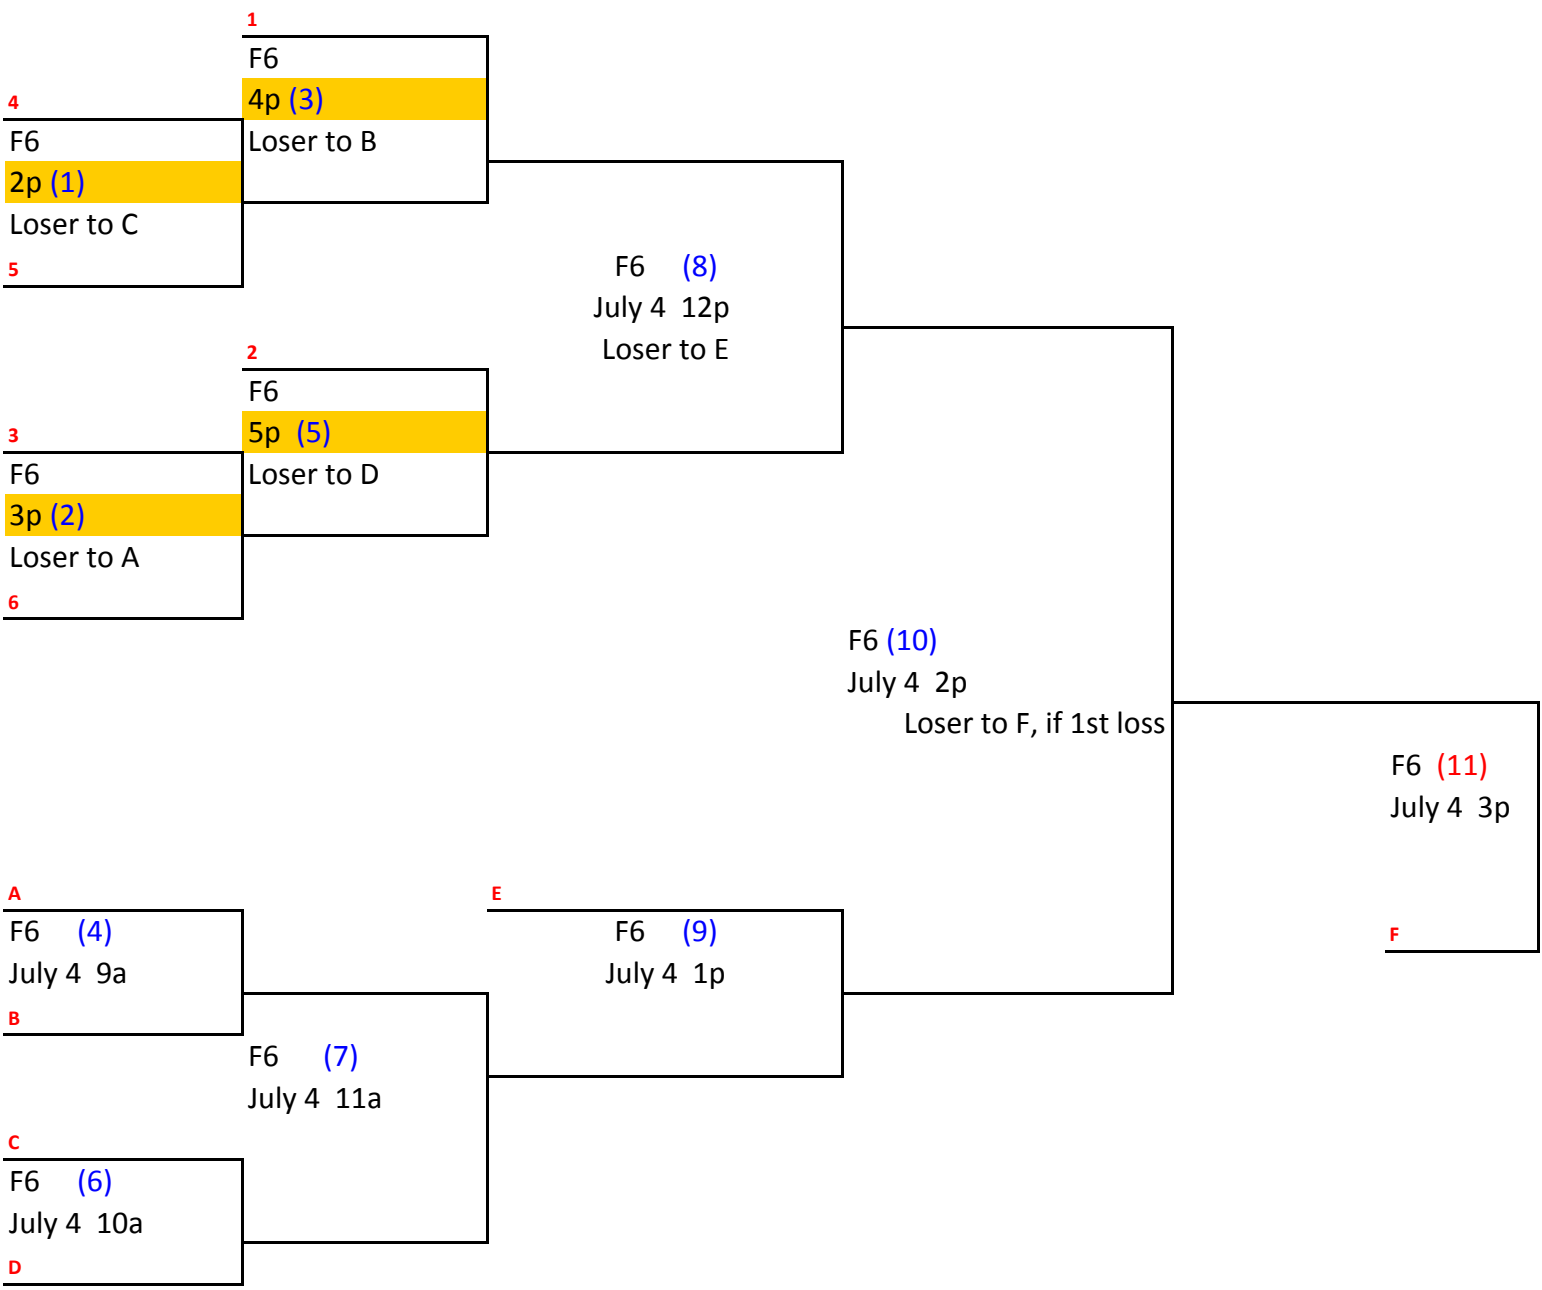

	Field 5	Field 3	Field 4	Field 6
8am	D1 v D2	C1 v C2	C8 v C9	AB1 v AB2
9am	D2 v D8	C2 v C4	C9 v C10	AB6 v AB4
10am	D4 v D1	C7 v C5	C10 v C8	AB2 v AB3
11am	D8 v D4	C3 v C1	C6 v C7	AB5 v AB6
noon	D6 v D7	C4 v C3	C5 v C6	AB3 v AB1
1pm	D3 v D6			AB4 v AB5
2pm	D7 v D5			
3pm	D5 v D3			
4pm				
5pm				
6pm				
7pm				

D1	C-YA	C1	HOOKERS	AB1	KARMA
D2	ENVY	C2	BALLBUSTERS	AB2	URBAN MO'S
D3	PLAYERS	C3	GET DIRTY	AB3	NOT DONE YET
D4	WILD CATS	C4	WICKED WOMEN	AB4	PLAN B
D5	SLAMMERS	C5	BOURBON STREET	AB5	ALL IN
D6	GOSSIP GRILL	C6	DILLIGAF	AB6	REBELS
D7	BAT GIRLS	C7	AFTER SHOCK		
D8	BALL CRUSHERS	C8	SO. CAL. RIPTIDE		
		C9	ABERRATION		
		C10	SOFA KING GOOD		

A-B Division

D-Division